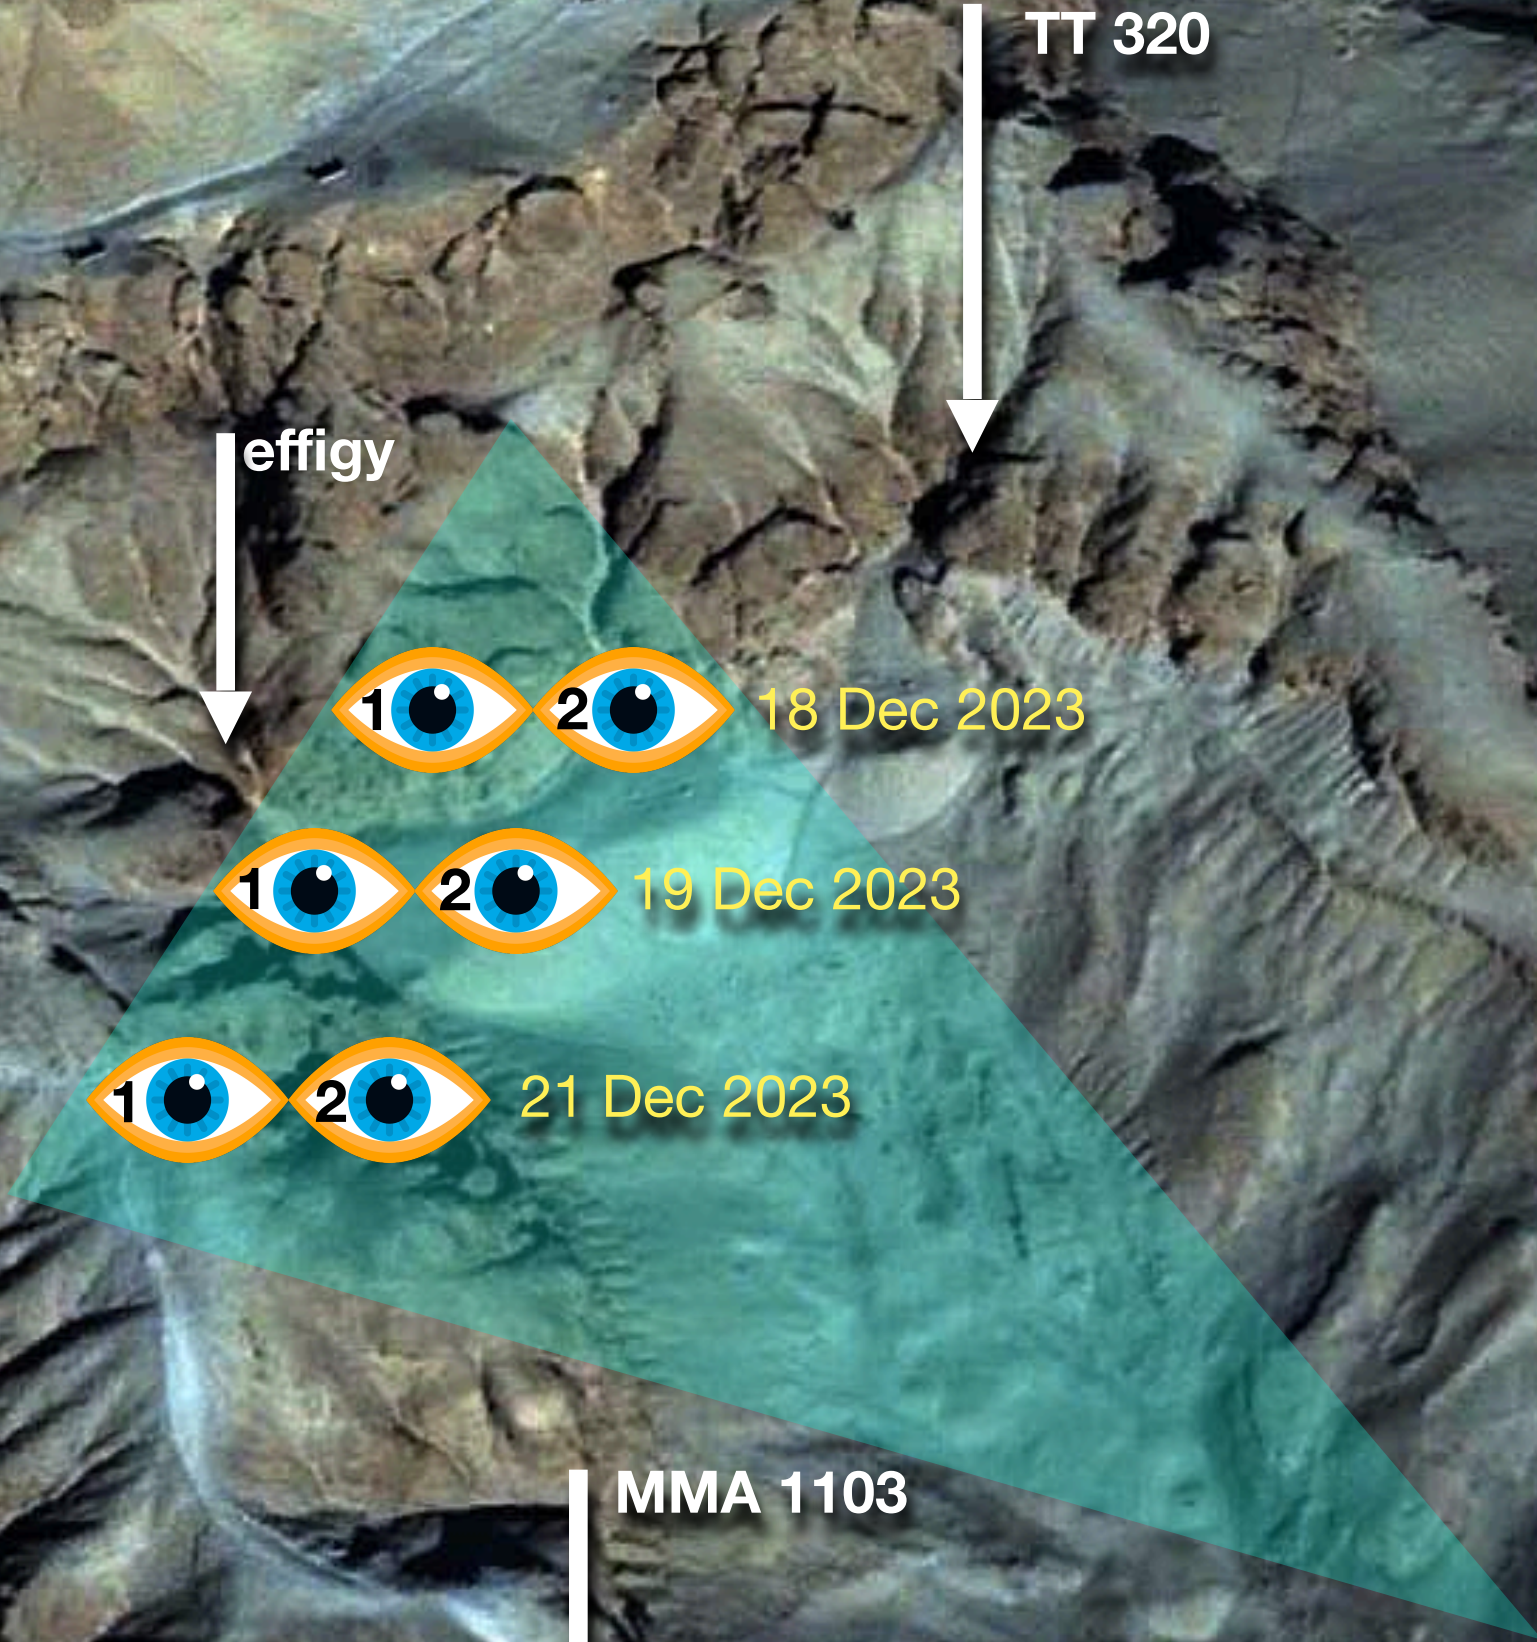

Season 2023b

(25 November-24 December 2023)
VI campaign

360° recordings
360° still images
Photogrammetries
Comparisons with Lansing images (1920)

Set player to full screen (recommended)

360° recordings

click on 

TT 320

effigy

MMA 1103
1921

100 m

Image © 2015 DigitalGlobe

effigy

TT 320

MMA 1103

360° still images

click on the

Use mouse and wheel to adjust angle of view and direction of the camera

Image © 2015 DigitalGlobe

100 m

Photogrammetries

click on the 

Use mouse and wheel to adjust angle of view and direction of the camera

Set browser to full screen (recommended)

TT 320
↓

effigy
↓

MMA 1103
1921
↓

Comparisons

Lansing images 1920 and present

click on the

Set browser video player to full screen (recommended)