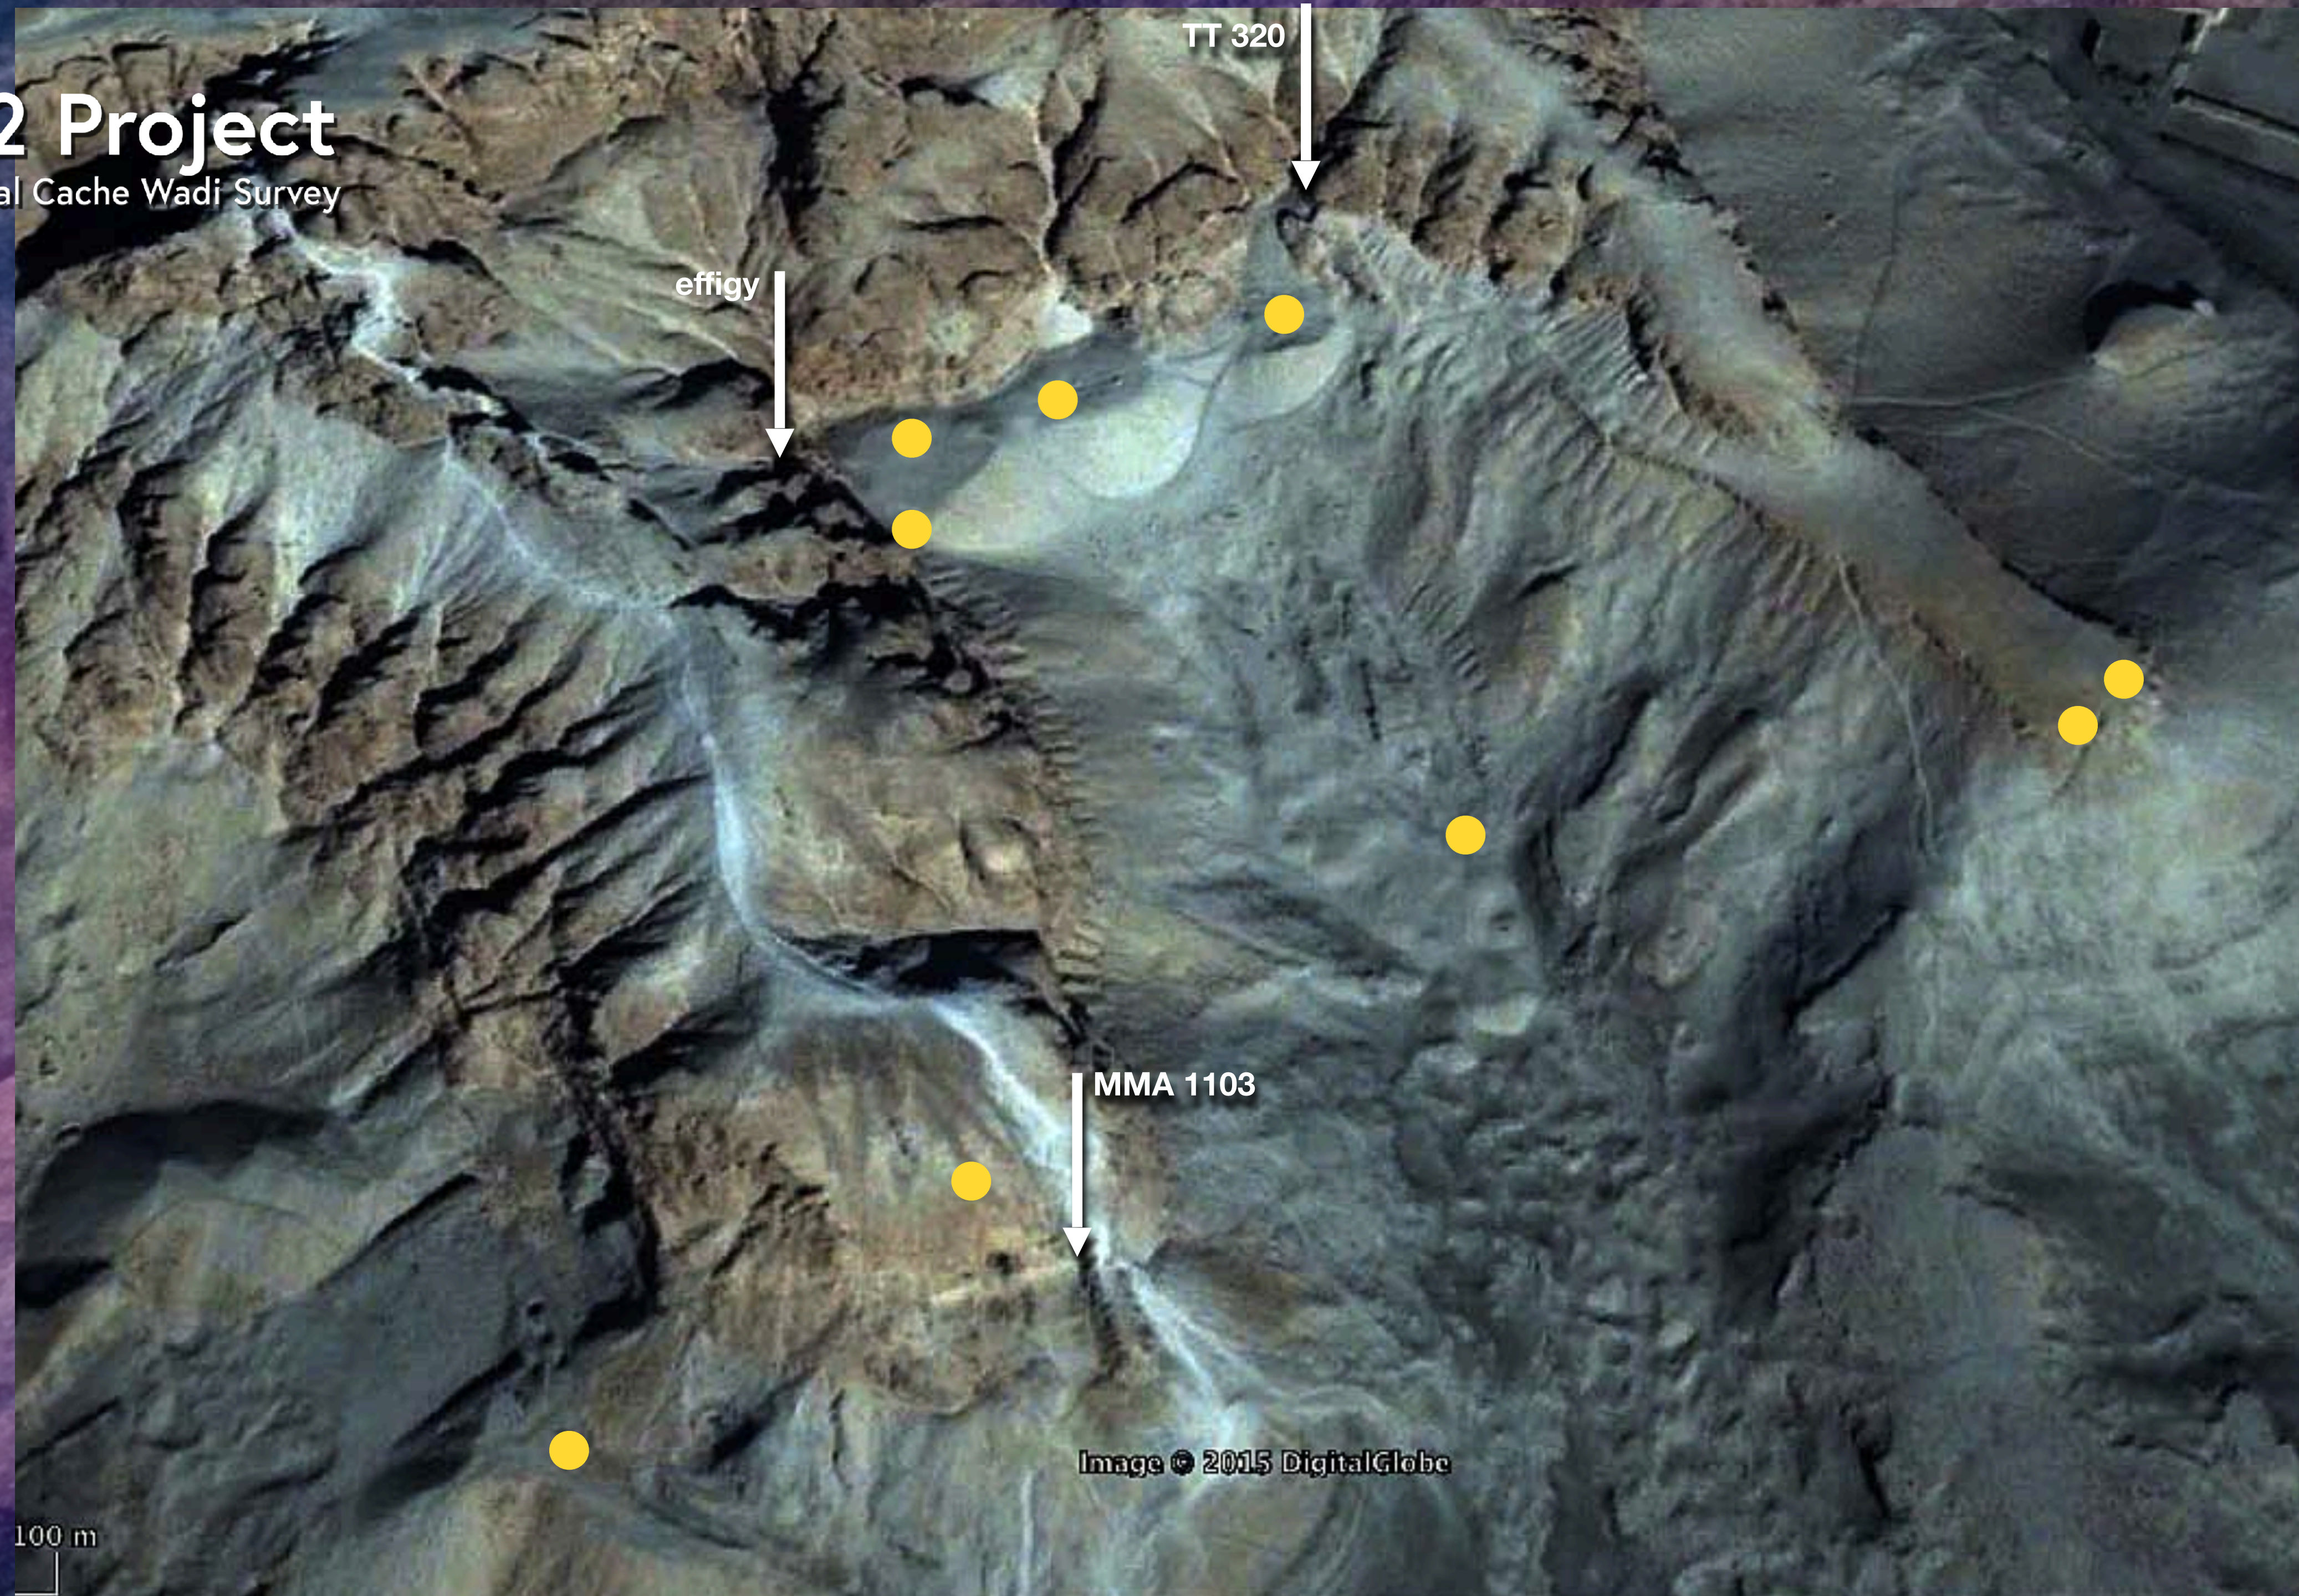

Season 2023b

(25 November-24 December 2023)
VI campaign

360° recordings
360° still images
Photogrammetries
Comparisons with Lansing images (1920)

Set player to full screen (recommended)

360° recordings

click on 

TT 320

effigy

MMA 1103
1921

100 m

Image © 2015 DigitalGlobe

effigy

TT 320

MMA 1103

360° still images

click on the

Use mouse and wheel to adjust angle of view and direction of the camera

Image © 2015 DigitalGlobe

100 m

Photogrammetries

click on the 

Use mouse and wheel to adjust angle of view and direction of the camera

Set browser to full screen (recommended)

TT 320
↓

effigy
↓

MMA 1103
1921
↓

Comparisons

Lansing images 1920 and present

click on the

Set browser video player to full screen (recommended)